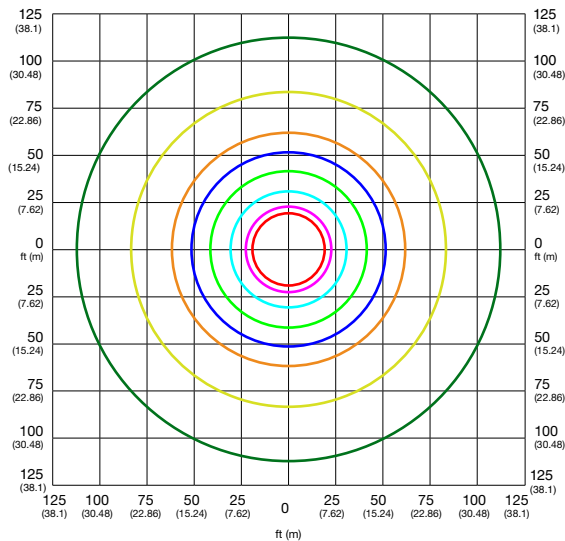

MLT3060
HORIZONTAL MAST
WITH DIFFUSE METAL HALIDE KIT

SPECIFICATIONS

FIXTURE SPECIFICATIONS

Lamp Type	BT37
Lamp Socket Type	E39 - (4) Sockets

DIFFUSE METAL HALIDE COVERAGE
 23-ft (7 m) mast height
 4 - 1,000w metal halide bulbs

Area covered: 42,279 ft² (3,928 m²)
 at minimum of 0.5 foot candles (ft-c)

30 Foot Candles	3 Foot Candles
20 Foot Candles	2 Foot Candles
10 Foot Candles	1 Foot Candles
5 Foot Candles	0.5 Foot Candles

360° LIGHT COVERAGE